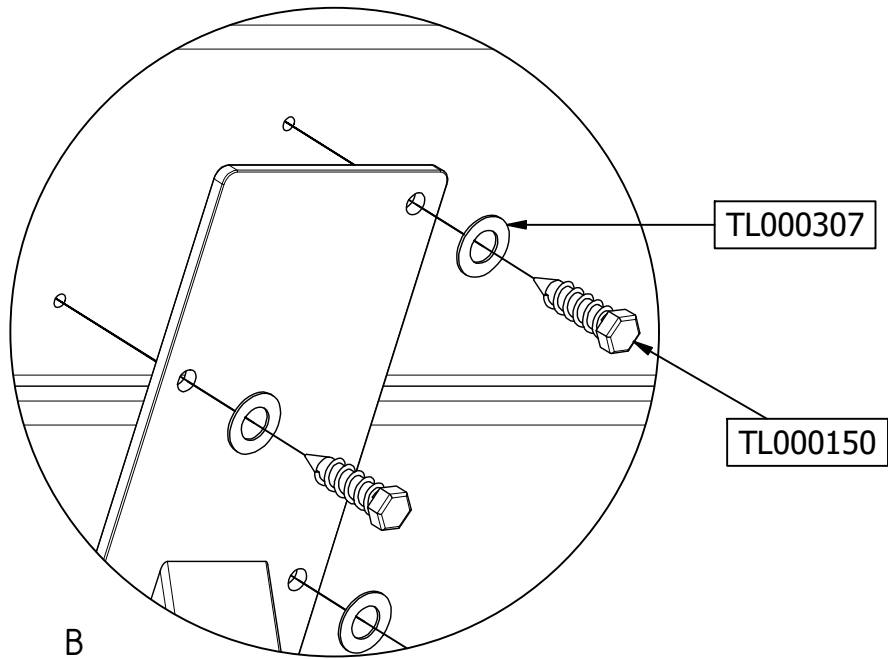

TL000207		TL000307		TL000150	
		1x		12x		12x