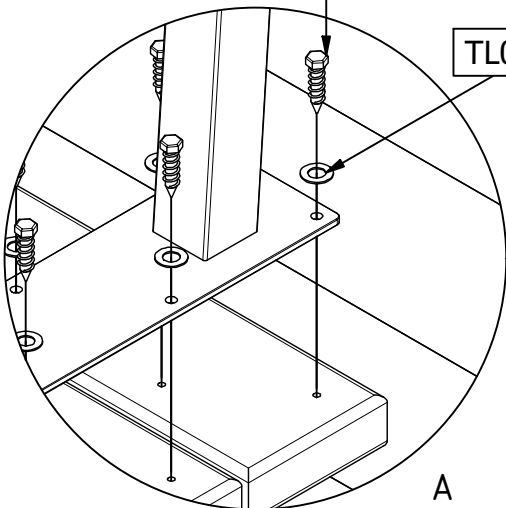

BANCO OUTDOOR FAUTEUIL

BANCO OUTDOOR CHAIR

MADE BY
wood

28	M8x40mm	TL000150	
1		TL000207	
28		TL000307	

1

	TL000207		TL000307		TL000150	
		1x		16x		16x

TL000150

TL000307