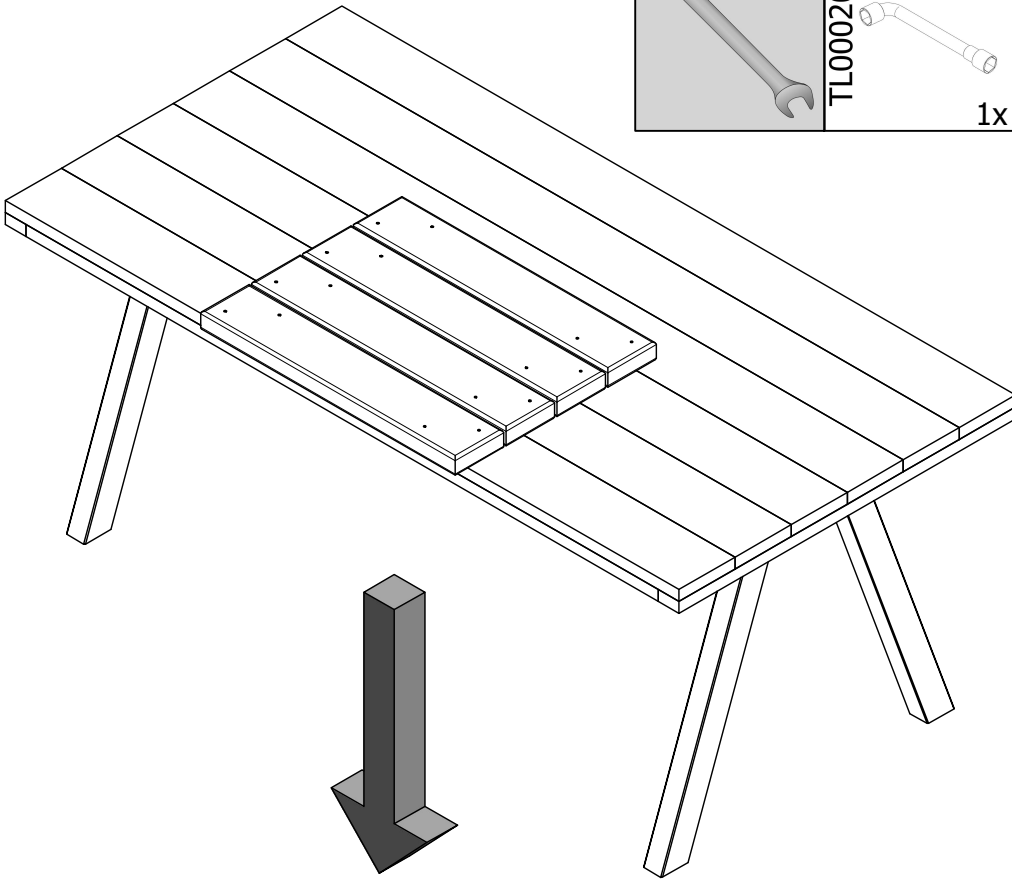

BANCO OUTDOOR FAUTEUIL

BANCO OUTDOOR CHAIR

MADE BY
wood

28	M8x40mm	TL000150	
1		TL000207	
28		TL000307	

1

	TL000207		TL000307		TL000150	
		1x		16x		16x

TL000150

TL000307