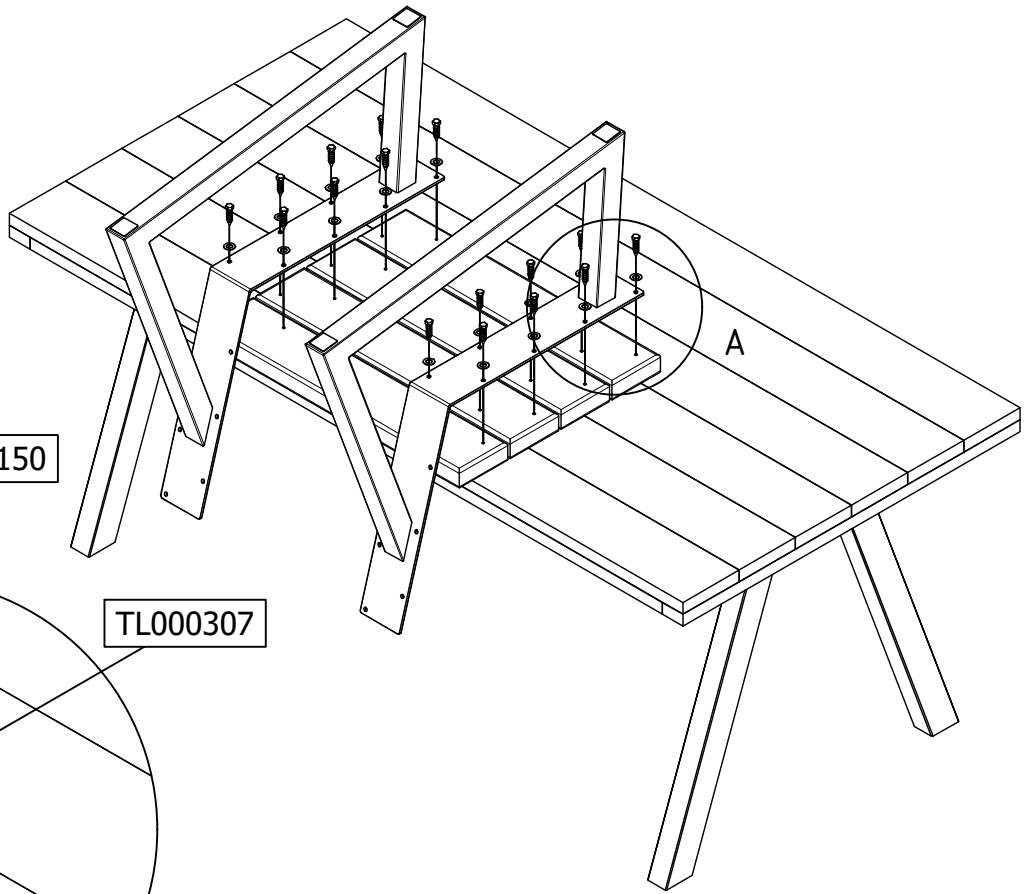

BANCO OUTDOOR FAUTEUIL

BANCO OUTDOOR CHAIR

MADE BY
wood

28	M8x40mm	TL000150	
1		TL000207	
28		TL000307	

1

	TL000207		TL000307		TL000150	
		1x		16x		16x

TL000150

TL000307