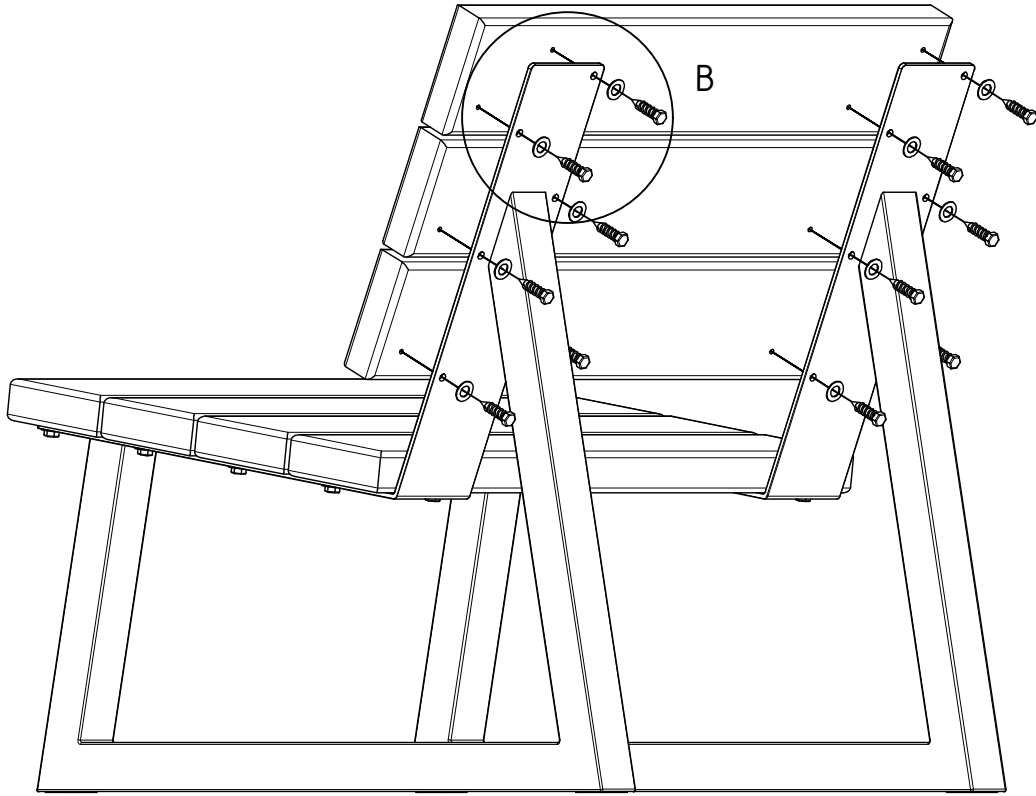

TL000207		TL000307		TL000150	
		1x		12x		12x