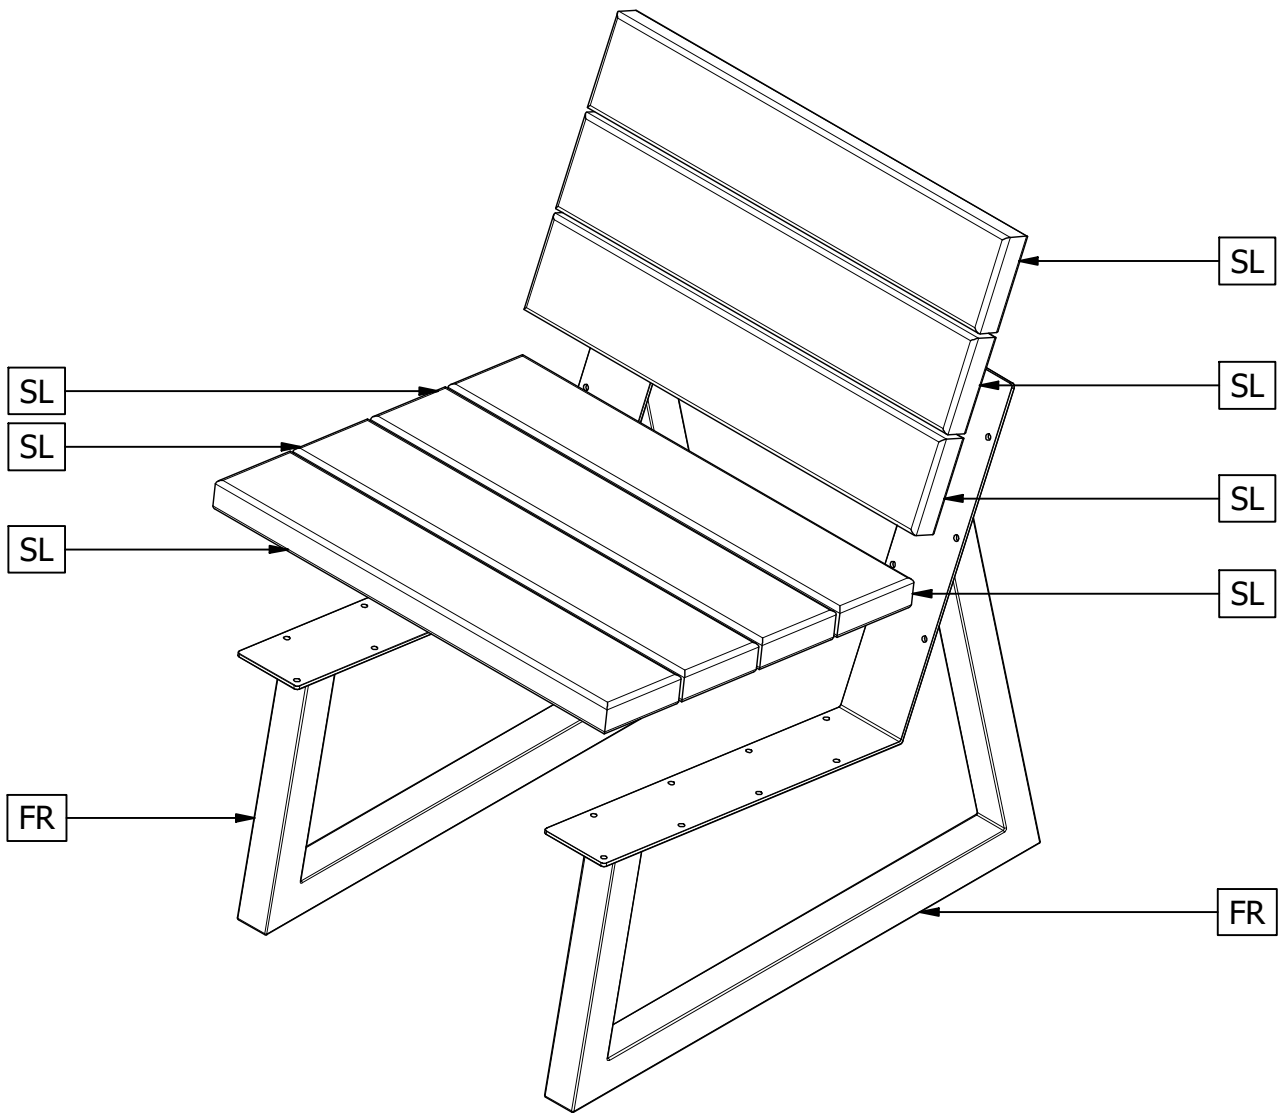

BANCO OUTDOOR FAUTEUIL

BANCO OUTDOOR CHAIR

MADE BY
wood

28	M8x40mm	TL000150	
1		TL000207	
28		TL000307	

1

	TL000207		TL000307		TL000150	
		1x		16x		16x

TL000150

TL000307